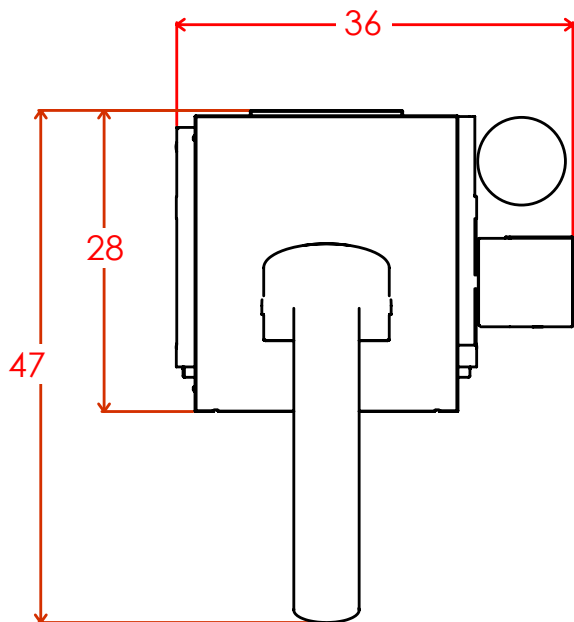

Juiced Rite®

The **ONLY** Manufacturer of All Stainless Steel Juice Presses!

Pressed Rite Industries Inc.
5207 G St., Chino, CA 91710
T: 1-800-590-9670
F: 909-522-4506
www.juicedrite.com

Model 100

Basic Specifications:

Juice Rate: 20-40 gal./hr

Electrical: 20A, 200-240VAC, 1Φ

Net Weight: 535 lb

Intertek
4007987

CONFORMS TO ANSI/NSF STD 8

**COMMERCIAL
POWERED FOOD
PREPARING
EQUIPMENT**