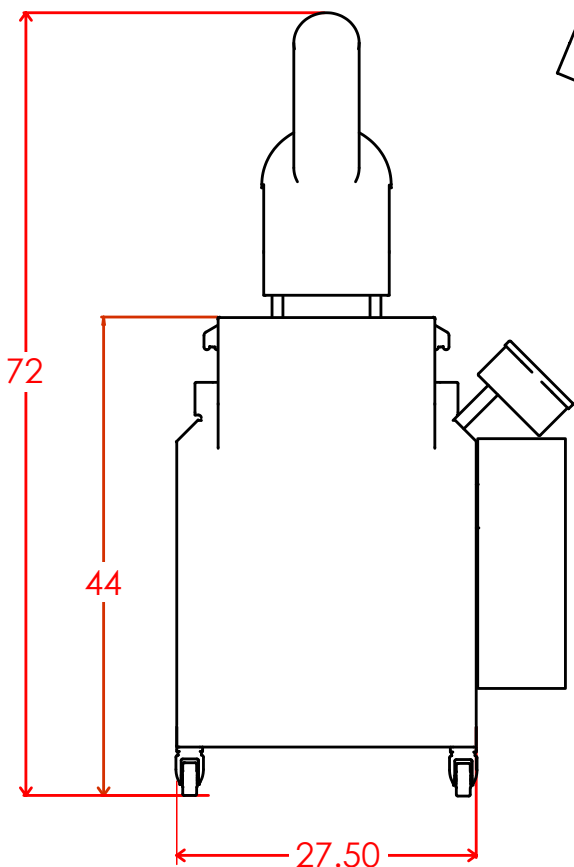

Juice Rate: 20-40 gal./hr

Electrical: 20A, 200-240VAC, 1Φ

Net Weight: 535 lb

Intertek
4007987

CONFORMS TO ANSI/NSF STD 8

**COMMERCIAL
POWERED FOOD
PREPARING
EQUIPMENT**

**Made In
The USA**