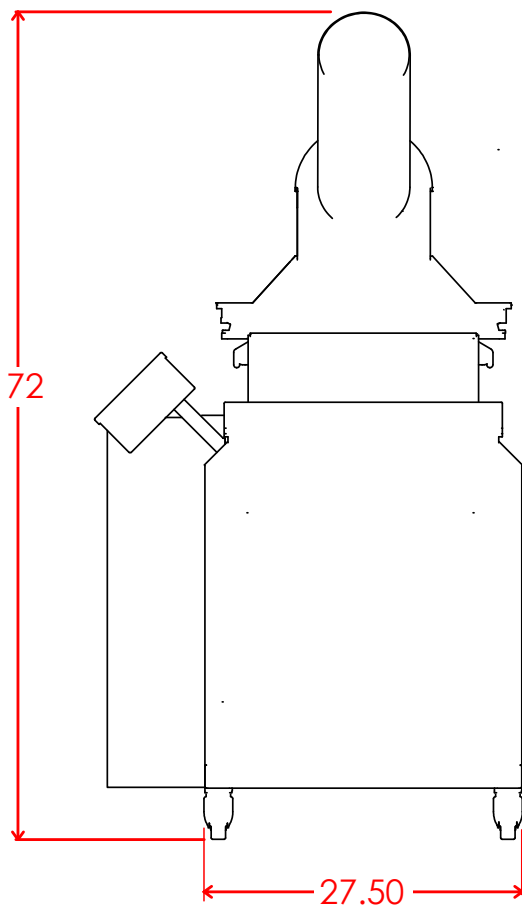

Juice Rate: 30-120 gal./hr

Electrical: 20A, 200-240VAC, 1 Φ

Net Weight: 770 lb

Intertek
4007987

CONFORMS TO ANSI/NSF STD 8

**COMMERCIAL
POWERED FOOD
PREPARING
EQUIPMENT**

**Made In
The USA**