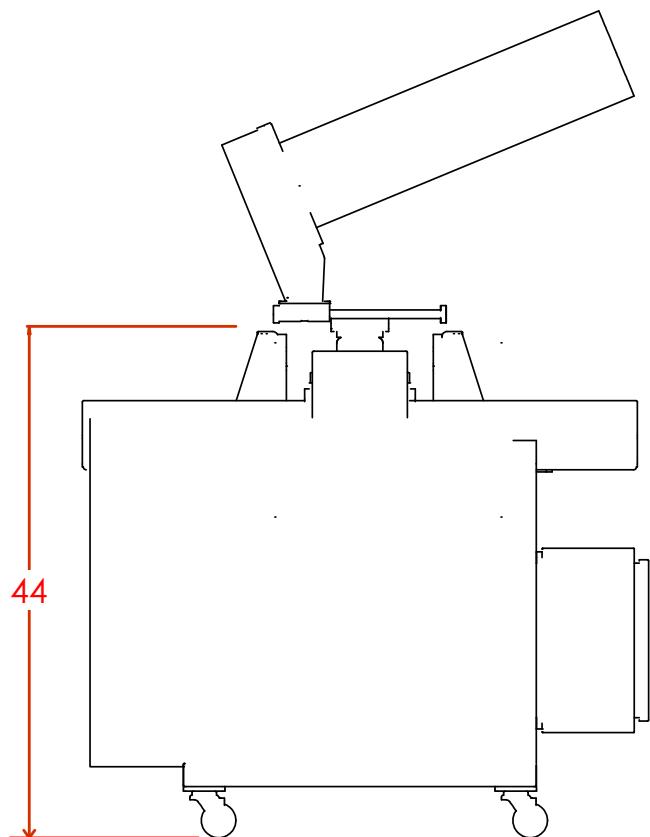

Juice Rate: 30-120 gal./hr

Electrical: 20A, 200-240VAC, 1 Φ

Net Weight: 770 lb

Intertek
4007987

CONFORMS TO ANSI/NSF STD 8

**COMMERCIAL
POWERED FOOD
PREPARING
EQUIPMENT**

**Made In
The USA**