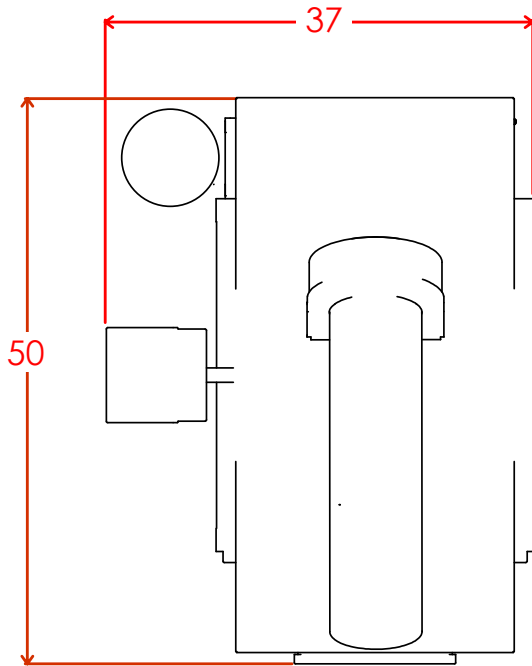

Juiced Rite®

The **ONLY** Manufacturer of All Stainless Steel Juice Presses!

Pressed Rite Industries Inc.
5207 G St., Chino, CA 91710
T: 1-800-590-9670
F: 909-522-4506
www.juicedrite.com

Model 200

Basic Specifications:

Juice Rate: 30-120 gal./hr

Electrical: 20A, 200-240VAC, 1 Φ

Net Weight: 770 lb

Intertek
4007987

CONFORMS TO ANSI/NSF STD 8

**COMMERCIAL
POWERED FOOD
PREPARING
EQUIPMENT**